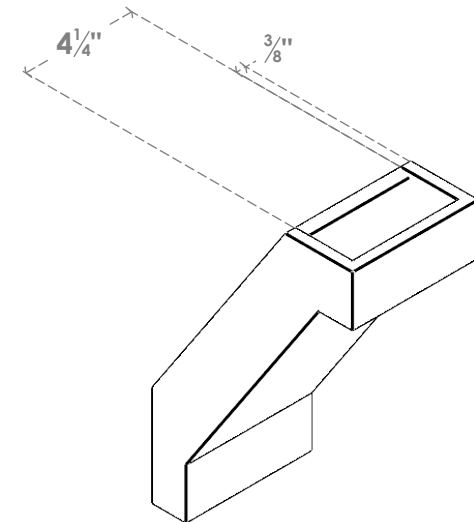

ITEM NUMBER: BRCPO050X08000X12000BUR

5"W X 8"D X 12"H BURLINGTON ARCHITECTURAL GRADE PVC OPEN BRACE

SIDE PROFILE

FRONT PROFILE

ISOMETRIC

EKENA MILLWORK
2300 WEST MAIN ST.
CLARKSVILLE, TX 75426
TOLL FREE: 866-607-0453
WWW.EKENAMILLWORK.COM