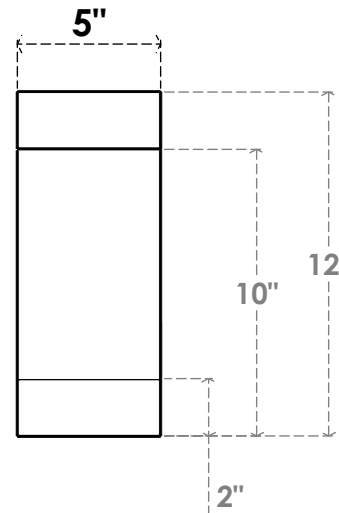

ITEM NUMBER: BRCPO050X08000X12000BUR

5"W X 8"D X 12"H BURLINGTON ARCHITECTURAL GRADE PVC OPEN BRACE

SIDE PROFILE

FRONT PROFILE

ISOMETRIC

EKENA MILLWORK
2300 WEST MAIN ST.
CLARKSVILLE, TX 75426
TOLL FREE: 866-607-0453
WWW.EKENAMILLWORK.COM