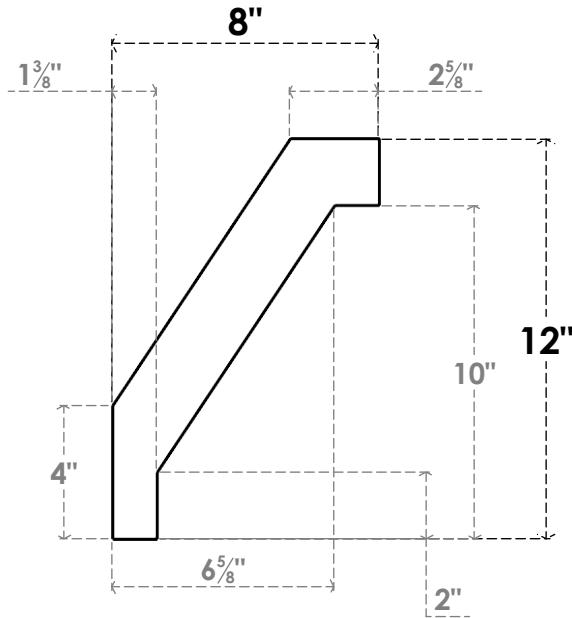

ITEM NUMBER: BRCPO050X08000X12000BUR

5"W X 8"D X 12"H BURLINGTON ARCHITECTURAL GRADE PVC OPEN BRACE

SIDE PROFILE

FRONT PROFILE

ISOMETRIC

EKENA MILLWORK
2300 WEST MAIN ST.
CLARKSVILLE, TX 75426
TOLL FREE: 866-607-0453
WWW.EKENAMILLWORK.COM